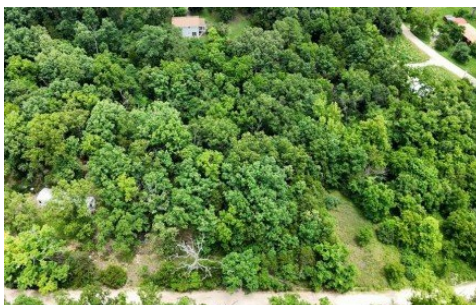

350 Lakeview Drive
Eldon, MO 65026

Powered by lakefrontexpo.com

MLS# 3588491

\$11,000

Whether you're looking for a peaceful place to build, or a secluded escape this property checks all the boxes. Enjoy the tranquility of country living while remaining just a short drive from Eldon, Lake of the Ozarks, and all the amenities the area has to offer.