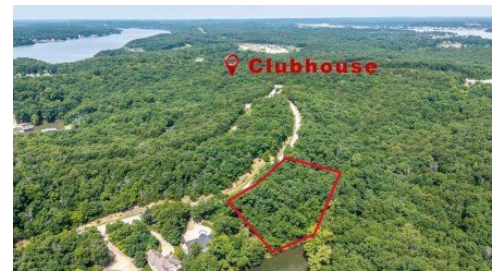

Lot 288, 289, 290 Brookhaven Lane
Villages, MO 65037

Powered by lakefrontexpo.com

MLS# 3587833

\$150,000

This premier Lakefront lot at The Villages at Shawnee Bend delivers the ultimate Lake of the Ozarks lifestyle with direct water access and breathtaking shoreline views. Arrive through the iconic grand waterfall entrance and enjoy a community known for its upscale amenities and attention to detail. Residents have access to a community marina, elegant clubhouse, multiple pools, championship tennis courts, and pickleball facilities, along with park and playground areas. With paved roads and underground utilities already in place, this lot is perfectly suited for a custom lakefront home with dock potential. A rare opportunity to own lakefront property in one of the lake's most distinctive communities.