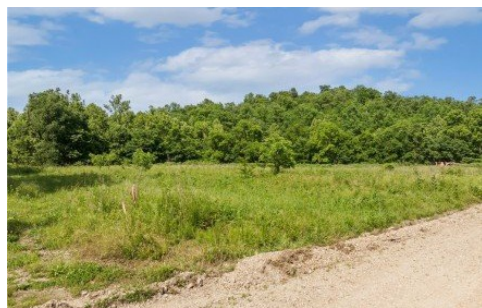

**Broads Branch Road**  
Macks Creek, MO 65786

Powered by lakefrontexpo.com

MLS# 3588402

**\$20,000**

Country acreage that is mostly open and some Wooded area. This is a perfect location for a Cabin, Camper, RV, or Home. There is a Wet Weather Creek that runs along the corner of the property. It is close to Tunnel Dam River that is great for canoeing and fishing. Recently Surveyed.