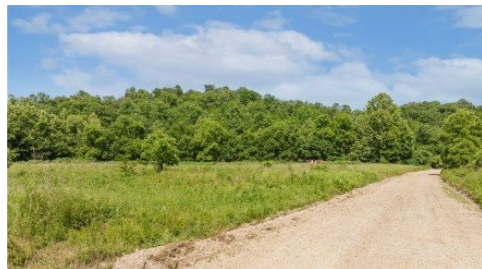

**Broads Branch Road**  
Macks Creek, MO 65786

Powered by lakefrontexpo.com

MLS# 3588402

**\$20,000**

Country acreage that is mostly open and some Wooded area. This is a perfect location for a Cabin, Camper, RV, or Home. There is a Wet Weather Creek that runs along the corner of the property. It is close to Tunnel Dam River that is great for canoeing and fishing. Recently Surveyed.