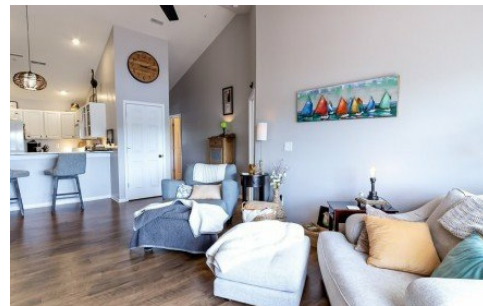

54 Park Pool Drive 4A
Kaiser, MO 65047

Powered by lakefrontexpo.com

MLS# 3588204

\$303,000

3 Bedrooms | 2 Bathrooms | 1,159 Sqft

THIS UNIT COMES WITH A 10x24 Boat slip with hoist. The complete package with a place to put all your water toys. Top Floor location with the 29 foot lake side deck & best panoramic State Park views. 1159 SF, 3 bedroom, 2 bath unit with vaulted ceilings, fireplace, end unit privacy, pool is located right across the street from unit front door. Located at the Grand Glaize Arm at the 5MM, Park Place on the Lake is situated adjacent to the State Park, has plenty of green space and trails to walk, ride your bike, walk the dog. Enjoy the gorgeous view of the State Park, forever untouched. Amenities include a clubhouse with workout equipment, pool, fire-pit, trailer parking and a whole complex water softener. HOA dues include water, sewer, trash and Whisper Entertainment Package that includes TV and Wi-Fi. Be sure to look at the video tours!