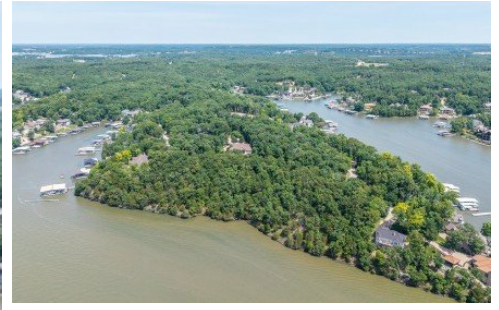

# Lot 241,242,243 Brookhaven Lane Villages, MO 65037

Powered by lakefrontexpo.com

MLS# 3587821

## \$1,800,000

This premier Lakefront lot at The Villages at Shawnee Bend delivers the ultimate Lake of the Ozarks lifestyle with direct water access and breathtaking shoreline views. Arrive through the iconic grand waterfall entrance and enjoy a community known for its upscale amenities and attention to detail. Residents have access to a community marina, elegant clubhouse, multiple pools, championship tennis courts, and pickleball facilities, along with park and playground areas. With paved roads and underground utilities already in place, this lot is perfectly suited for a custom lakefront home with dock potential. A rare opportunity to own lakefront property in one of the lake's most distinctive communities.