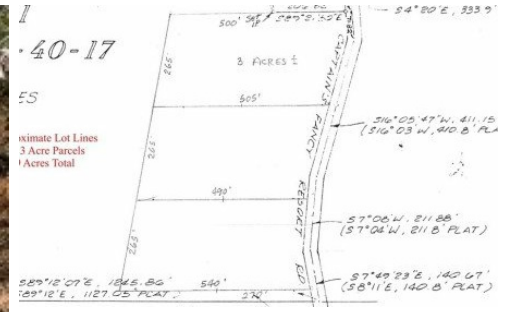

# Captain's Fancy Resort Road Gravois Mills, MO 65037

Powered by lakefrontexpo.com

MLS# 3587818

**\$37,500**

Three 3+/- Acre parcels for sale. Land is mostly level wooded acreage. Great Building Sites! Tons of possibilities. Seller will sell in 3 acre+/- parcels or buy all for a total of 9+/- Acres. Located at the Jct of Captains Fancy and Camp Sharon Roads. Each 3 Acre parcel will have approximately 250'-265' road frontage. The 9 acres have approximately 800' of road front on Captains Fancy Rd and 540' on Camp Sharon. Close to blacktop and Gravois Fire Station. Great Lake Fun with Mermaid Cove and Lake Burger a short distance away. Also View 9 acre listing MLS #3587747