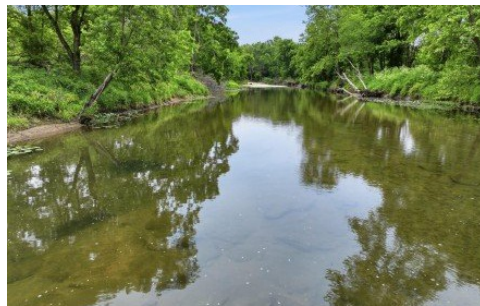

000 Highway M Success
Plato, MO 65552

Powered by lakefrontexpo.com

MLS# SOM60324298

\$1,600,000

522 Acres m/l of premier recreational and investment property featuring the beautiful Roubidoux Creek along with a natural spring offering an additional valuable water source. This breathtaking property offers a rare combination of scenic beauty, privacy, and usability with multiple gorgeous building sites perfect for your dream home, hunting lodge, or weekend retreat. Established trails run throughout the property providing excellent access for ATV riding, horseback riding, hiking, and exploring the diverse terrain. Electric is already on the property, making future development even more convenient. The acreage offers a great mix of mature timber, open areas, rolling terrain, creek frontage, and abundant wildlife habitat creating exceptional hunting and outdoor recreation opportunities. Whether you are searching for a private getaway, recreational paradise, cattle or hunting property, or long-term investment, this property offers endless possibilities. Enjoy the peaceful setting, scenic views, live water, and endless outdoor opportunities all within one incredible tract of land. Large acreage properties with Roubidoux Creek frontage, a spring, trails, and utilities already in place are becoming increasingly hard to find.