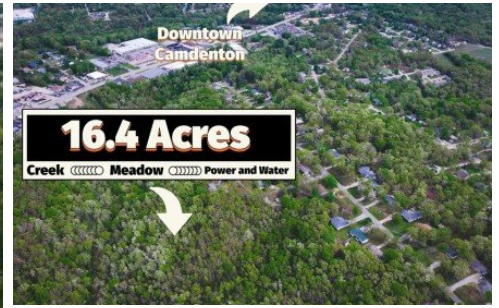

**Vista Pl**  
Camdenton, MO 65020

Powered by lakefrontexpo.com

MLS# 3587435

**\$119,000**

16.4 Acres of Residential Land Near Downtown Camdenton Discover the perfect blend of natural beauty and modern convenience on this 16.4-acre residential lot located just minutes from downtown Camdenton. This stunning property features a gently flowing creek, open meadow, and mature trees, offering a peaceful setting with plenty of space to build your dream home or family estate. Utilities are already on site with city water, electric, and sewer hookups ready to go making your build simple and stress-free. Whether you're envisioning a private retreat or a full-time residence close to town, this property checks all the boxes. Don't miss this rare opportunity to own a slice of nature with city convenience.