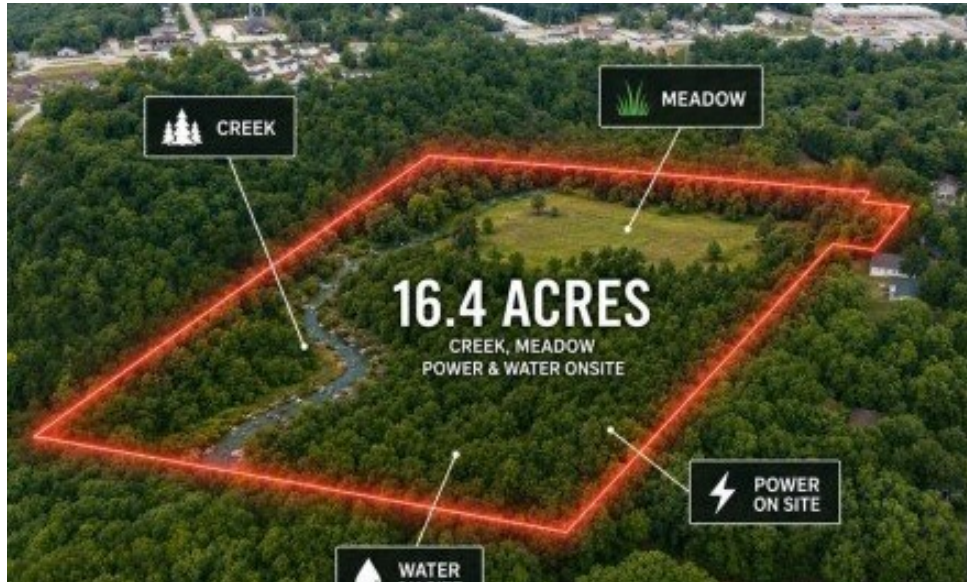

**Vista Pl**  
Camdenton, MO 65020

Powered by lakefrontexpo.com

MLS# 3587435

**\$119,000**

16.4 Acres of Residential Land Near Downtown Camdenton Discover the perfect blend of natural beauty and modern convenience on this 16.4-acre residential lot located just minutes from downtown Camdenton. This stunning property features a gently flowing creek, open meadow, and mature trees, offering a peaceful setting with plenty of space to build your dream home or family estate. Utilities are already on site with city water, electric, and sewer hookups ready to go making your build simple and stress-free. Whether you're envisioning a private retreat or a full-time residence close to town, this property checks all the boxes. Don't miss this rare opportunity to own a slice of nature with city convenience.