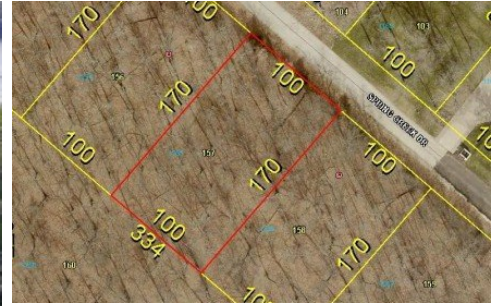

Lot 1255 Spring Creek Drive
Sunrise Beach, MO 65079

Powered by lakefrontexpo.com

MLS# 3587427

\$49,000

Flat lot in Porto Cima! Build your dream home at the Lake. Builder available! This lot offers seasonal lake views, great location across the street from Lake Front Homes. Harbor 19 Marina is close by also if you need a space for your boat. Bonus Eagles nest just a couple lots away. This lot includes Four Seasons amenities. There are Pickle Ball courts and swimming very close. There is also the Indoor Pool available just down Horseshoe Bend. Come and check it out!