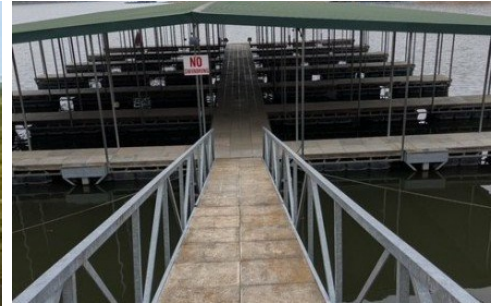

Eagle Ter
Gravois Mills, MO 65037

Powered by lakefrontexpo.com

MLS# 3587132

\$17,900

Build your dream home on this stunning .70 acre lot nestled in a beautifully maintained subdivision. Enjoy incredible views in a peaceful, park-like setting with paved roads and access to water and sewer hookups. This property includes a boat slip in a covered dock close-perfect for days of fishing, swimming, and relaxing on the water. Surrounded by abundant wildlife, including deer and turkey, this lot offers the ideal blend of nature and comfort. Located among well-kept attractive homes, it's the perfect place to create your own private retreat.