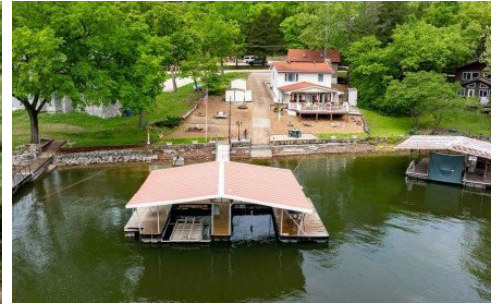

29345 Houser Drive
Rocky Mount, MO 65072

Powered by lakefrontexpo.com

MLS# 3586897

\$749,000

3 Bedrooms | 2 Bathrooms | 1,953 Sqft

Gentle lot. Easy steps. Big view. If you've been waiting for that checks all the boxes lake place THIS IS IT. Located at the 2MM of the Gravois Arm, this 3 bed, 1.5 bath home offers 90' of shoreline, a gentle lot, and a quick, easy walk to your 2-well dock with swim platform no steep hikes here. The main level is designed for lake life open and inviting with a fireplace, bar area, kitchen, dining, and a wall of windows that pull in natural light and showcase those panoramic lake views. Step out to the spacious deck and you've got the perfect setup for entertaining, dining, or just relaxing after a day on the water. Upstairs features a roomy primary bedroom with two closets (including a walk-in), two guest rooms, plus a den/office that could easily serve as extra sleeping space. The full bath has been beautifully updated with a walk-in shower. A 30x30 detached 2-car garage and tons of parking make hosting friends and family easy. Cove location for protection, main channel views for the vibe, and easy access by land and water. This is the kind of property people wait for and they don't come around often. Don't miss out, schedule your showing today before it's too late.