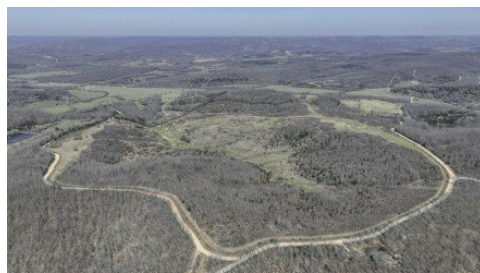

000 County Road 123
Norwood, MO 65717

Powered by lakefrontexpo.com

MLS# SOM60322230

\$700,000

188 Acres M/L of pasture, woods and wildlife habitat. Approximately one hour from Springfield, MO, south of Norwood, MO. If you are looking for a place to run livestock and hunt, you may have found the perfect spot. This parcel is surrounded by county road on two sides and has live water running through the bottom. If you would like to build a home with long-range views, it has several amazing home sites. There are patches of woods, open pasture, and other wildlife habitat that could be turned back into more pasture if you wish. This is big-buck heaven.