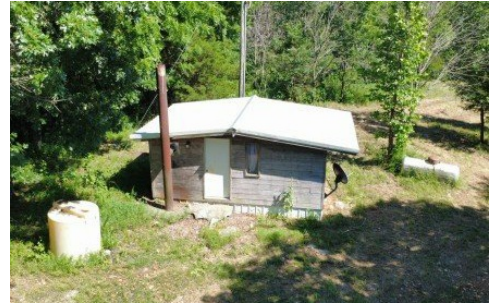

000 Highway T
Weaubleau, MO 65774

Powered by lakefrontexpo.com

MLS# SOM60321840

\$640,000

For full listings details, please visit:

<https://p50.us/7zHf>

Brian Kennon
Phone: (660) 287-8351
LakeFrontExpo MLS

For full listing details, please scan: