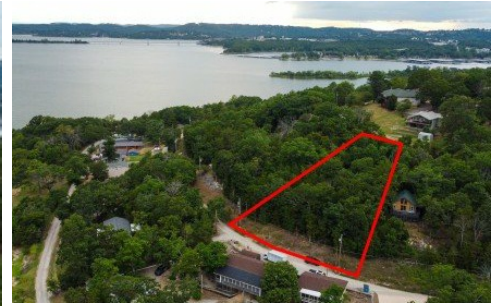

300 Circle View
Reeds Spring, MO 65737

Powered by lakefrontexpo.com

MLS# SOM60321544

\$85,000

Expansive lake views on Gobblers Mountain Quiet area, ready for your cabin or home base. For sale by owner. A new premium dock is coming end of May 2026 with 11x30 slips, solar, and concrete tiles. It will be one of the top new docks on Table Rock and the closest premium build of its kind to Springfield. Slips start at 80k. Buy the land and you'll get first pick of the slips. More info: nautiqpremium.com.