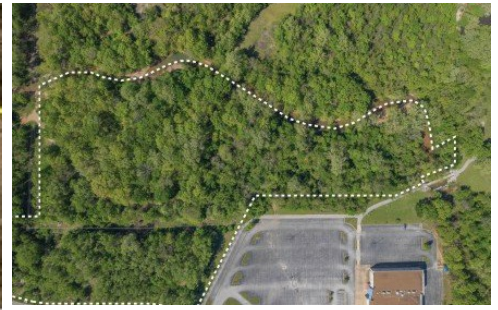

000 Northpark
Joplin, MO 64801

Powered by lakefrontexpo.com

MLS# SOM60321510

\$427,900

: Exceptional 15-acre commercial tract in a highly desirable prime location, offering outstanding potential for a wide range of development opportunities. This unique property features a small creek running through the land, creating an attractive natural setting that could enhance plans for restaurants, retail, commercial buildings, mixed-use concepts, and walking trails.