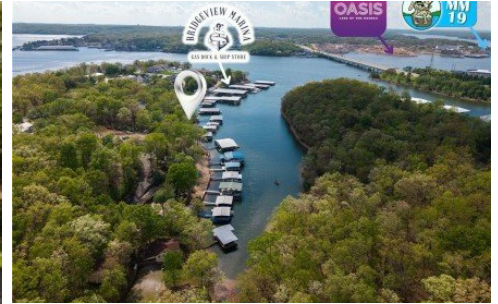

898 Old Toy Lane
Osage Beach, MO 65065

Powered by lakefrontexpo.com

MLS# 3586740

\$895,000

6 Bedrooms | 6 Bathrooms | 3,400 Sqft

Perched right at the water's edge literally as close as you can get this lakefront retreat delivers the lifestyle buyers come to the Lake for! Newly remodeled, this 6-bed, 5.5 bath home offers 3 levels of living space designed for both entertaining & relaxation plus cantilevered deck feels like your "floating". This deep water, no wake cove gives perfect balance of big views, calmer water, while outdoor space maximizes guest's enjoyment. The private dock with swim platform is summer ready with 2 wells (12x32 & 12x28), hoist & potential to convert to 3rd slip. A unique & rare layout with excellent flexibility for multi-family use, featuring a shared wall design with separate bedroom wings on main floor & dual staircases leading to private upper-level bedrooms. This setup is ideal for 2 families to comfortably share the home while maintaining their own privacy. Nightly rental friendly this property comes furnished as shown- so whether you're looking for a high-demand vacation rental or personal escape, this open main floor makes hosting large groups effortless. Near Bridgeview Marina 24hr gas dock, Dog Days & the new Oasis, this location delivers the best of Osage Beach entertainment