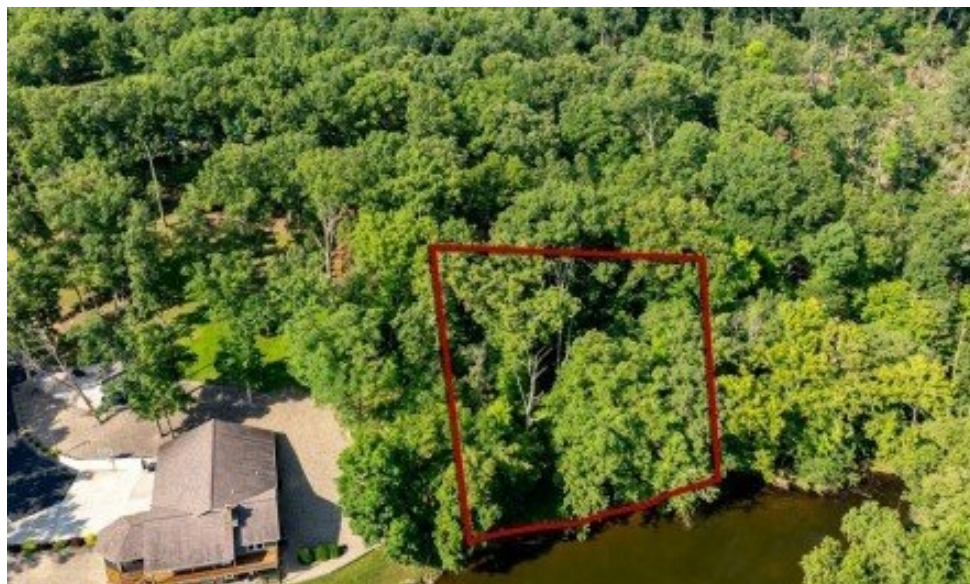

TBD Brush Creek Road
Sunrise Beach, MO 65079

Powered by lakefrontexpo.com

MLS# 3586704

\$119,900

Welcome to an exceptional lakefront homesite at Lake of the Ozarks. Nestled in a quiet cove on a private, dead-end street and surrounded by luxury residences, this premier property offers a rare combination of tranquility, privacy, and prestige. Boasting approximately 120 feet of shoreline and over half an acre of pristine ground, the lot provides an ideal setting to build a custom home in one of the area's most desirable neighborhoods. The property features stunning lake views and a gentle topography, eliminating the need for steep driveways or extensive stairs. A dock envelope is already in place, accommodating a two-well dock with swim platform perfect for boating, fishing, swimming, and entertaining. Whether you envision a contemporary lakefront estate or a timeless retreat, this property offers the perfect foundation to bring your vision to life. Opportunities like this are increasingly rare, secure your place at the lake and enjoy the lifestyle you've been dreaming of. The Lake is calling you to your new home and the memories that come with it!