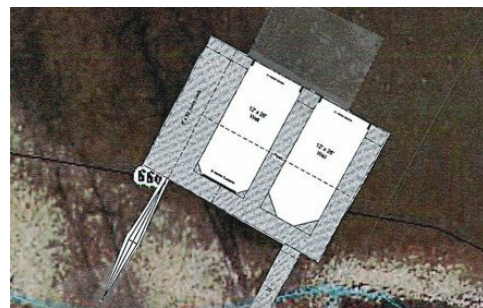

TBD Brush Creek Road
Sunrise Beach, MO 65079

Powered by lakefrontexpo.com

MLS# 3586704

\$119,900

Welcome to an exceptional lakefront homesite at Lake of the Ozarks. Nestled in a quiet cove on a private, dead-end street and surrounded by luxury residences, this premier property offers a rare combination of tranquility, privacy, and prestige. Boasting approximately 120 feet of shoreline and over half an acre of pristine ground, the lot provides an ideal setting to build a custom home in one of the area's most desirable neighborhoods. The property features stunning lake views and a gentle topography, eliminating the need for steep driveways or extensive stairs. A dock envelope is already in place, accommodating a two-well dock with swim platform perfect for boating, fishing, swimming, and entertaining. Whether you envision a contemporary lakefront estate or a timeless retreat, this property offers the perfect foundation to bring your vision to life. Opportunities like this are increasingly rare, secure your place at the lake and enjoy the lifestyle you've been dreaming of. The Lake is calling you to your new home and the memories that come with it!