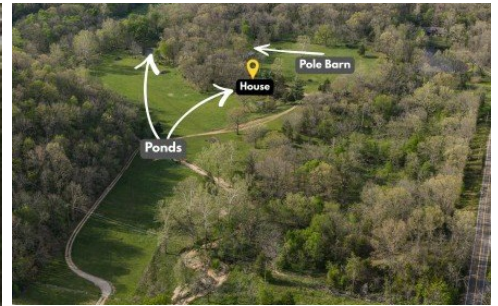

8431 Division
Strafford, MO 65757

Powered by lakefrontexpo.com

MLS# SOM60320942

\$599,900

If you've been waiting for the right piece of land--you just found it. 31.69 acres +/- of rolling pasture, scattered mature trees, two peaceful ponds, and a winding wet weather creek create a setting that feels miles away from everything... yet you're just minutes from Springfield and Highway 65. This property is all about the land. It's the kind you walk and immediately start dreaming--horses grazing, a new home perfectly placed, sunsets over the water. Existing structures include a barn and a lean-to with electric, plus a farmhouse that's ready for a fresh start. And yes--the horses may stay, making this a turnkey opportunity for the right buyer who's ready to embrace the lifestyle. Opportunities like this--location + usable acreage + natural beauty--don't come around often.