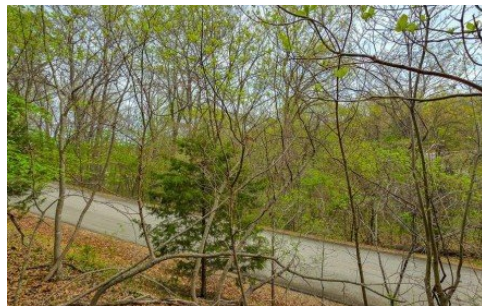

**Lot #880 Muirfield Drive**  
Sunrise Beach, MO 65079

Powered by lakefrontexpo.com

MLS# 3586660

**\$19,500**

Build your masterpiece in the heart of Porto Cima! This sprawling 0.79-acre lot offers the perfect blend of privacy and luxury. Located on Muirfield Drive, the property features a gentle slope from the road that opens up to a beautifully level upper building site ideal for a variety of floor plans. Enjoy seasonal lake views and the peaceful serenity of the Ozark woodlands. All the groundwork is done with water and sewer agreements already in place. Bring your vision to life in a neighborhood known for excellence (minimum 1, 200 sq. ft. build required). Don't miss one of the larger available lots in the area!