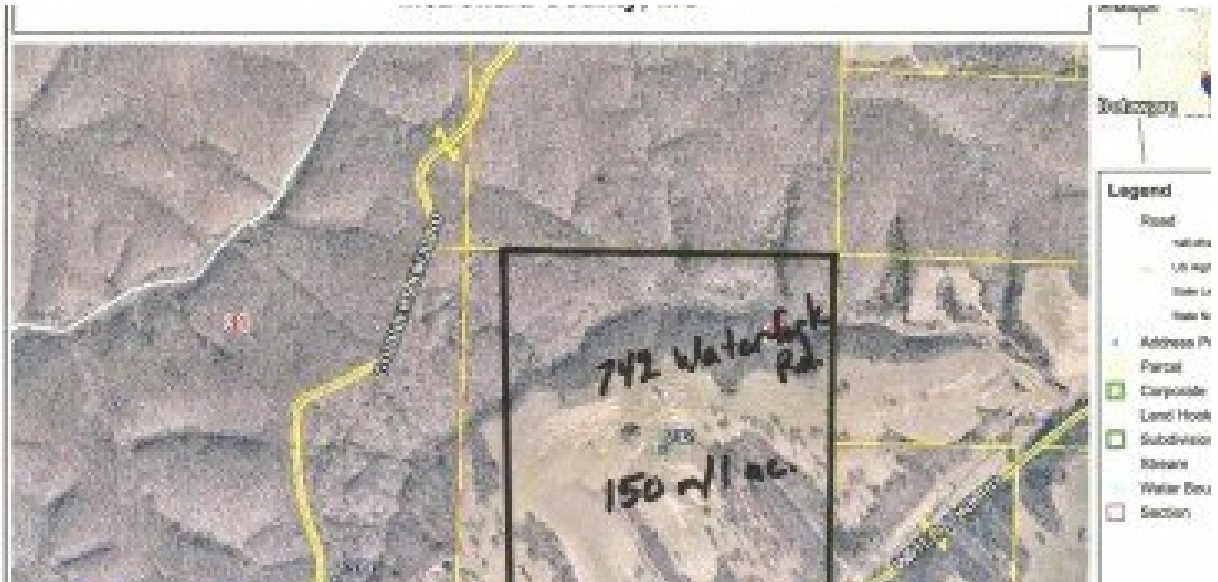

742 Waterfork Road
Pineville, MO 64856

Powered by lakefrontexpo.com

MLS# SOM60320765

\$999,000

Hunters and Investors, Check this out! 150 m/l ac. in Eastern McDonald County. Located on a county maintained road with easy access from NWA Arkansas Via E Hwy. Property is 60-70% cleared with awesome views (currently running cattle) balance heavily wooded with great hunting opportunities. Improvements include a well, pipe corral system, and a couple ponds for livestock. Electric already on the property with fiber optic being installed along the road. Great investment/hunting property or pick out a spot for that 'Dream Home'