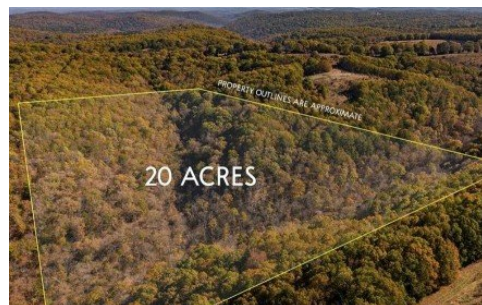

000 State Highway Jj
Hollister, MO 65672

Powered by lakefrontexpo.com

MLS# SOM60320785

\$160,000

Secluded land with acreage within minutes of Branson MO. Property is wooded with a wet weather creek. This 20 acres is approximately 15 minutes to downtown Branson & all of the amenities & entertainment it has to offer, yet far enough away to have peace & quiet. The wooded property has plenty of wildlife for good hunting. Electric is accessible at the northeast corner of the lot. Great place to get away from it all.