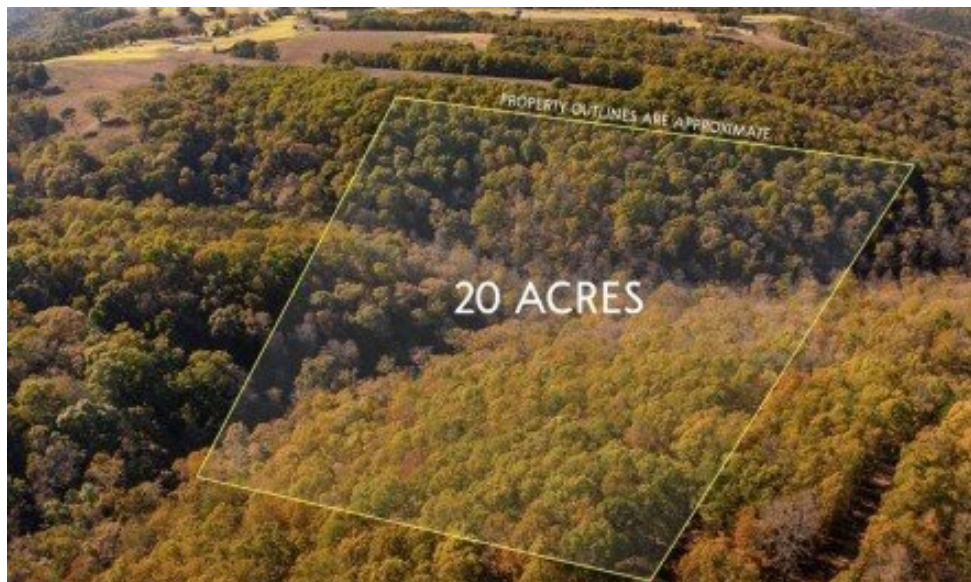

000 State Highway Jj
Hollister, MO 65672

Powered by lakefrontexpo.com

MLS# SOM60320785

\$160,000

Secluded land with acreage within minutes of Branson MO. Property is wooded with a wet weather creek. This 20 acres is approximately 15 minutes to downtown Branson & all of the amenities & entertainment it has to offer, yet far enough away to have peace & quiet. The wooded property has plenty of wildlife for good hunting. Electric is accessible at the northeast corner of the lot. Great place to get away from it all.