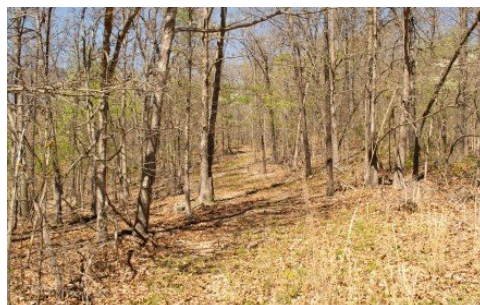

**000 State Highway V**  
Stella, MO 64867

Powered by lakefrontexpo.com

MLS# SOM60320745

**\$189,450**

Beautiful wooded property with state highway frontage! With a nice flat ridge right in the middle and utilities at the road, this prime Ozarks parcel is ready for your custom home, cabin, or RV pad. It's just minutes from Big Sugar Creek and the I-49 corridor. Oaks, hickories, and dogwoods cover the rolling hills and valleys, and a small wet-weather creek offers a peaceful resting spot on the west end. Don't let this one get away - it's got that wow factor!