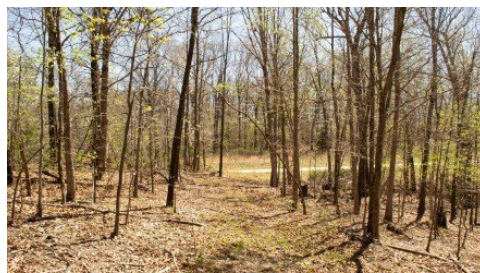

**000 State Highway V**  
Stella, MO 64867

Powered by lakefrontexpo.com

MLS# SOM60320745

**\$189,450**

Beautiful wooded property with state highway frontage! With a nice flat ridge right in the middle and utilities at the road, this prime Ozarks parcel is ready for your custom home, cabin, or RV pad. It's just minutes from Big Sugar Creek and the I-49 corridor. Oaks, hickories, and dogwoods cover the rolling hills and valleys, and a small wet-weather creek offers a peaceful resting spot on the west end. Don't let this one get away - it's got that wow factor!