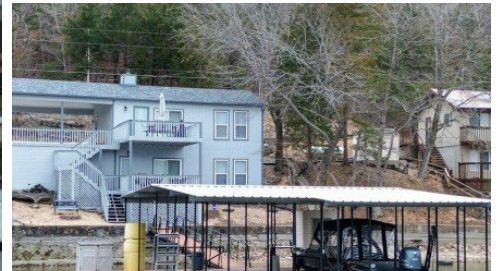

**665 Whitehall School Road**  
Sunrise Beach, MO 65079

Powered by lakefrontexpo.com

MLS# 3586403

**\$425,000**

**3 Bedrooms | 2 Bathrooms | 1,436 Sqft**

Lake Front Property with newer Dock! Don't miss this spacious lakefront home in a quiet cove with a newer 2 boat slip dock and large 2 story deck! This home is perfect for vacationing or just getting away from the city for a few days. The home has a 2 car attached carport, 3 bedrooms, 2 full bathrooms, and 2 separate living room areas. The primary bedroom is on the main floor while the other 2 bedrooms are on the lower level, giving you plenty of separation from the family when needed. This home can also be a short-term rental, NO RESRTICTIONS! The dock stays useable year-round, it is the perfect location for that avid fisherman who wants to use their boat all year. The dock has one boat lift that stays, a dock pump, and a dock locker.