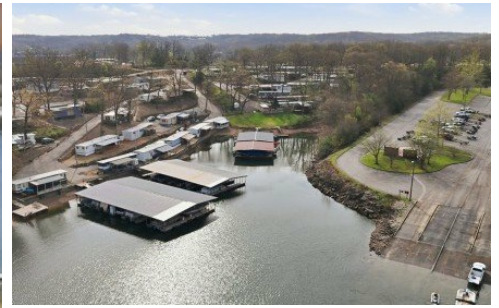

128 Betlo Park Drive
Sunrise Beach, MO 65079

Powered by lakefrontexpo.com

MLS# 3586436

\$29,000

2 Bedrooms | 1 Bathroom | 684 Sqft

Here is a vacation home steps from the water with a nice view of the cove and main channel for a great price! A 2 bedroom 1 bath mobile home in a great location by water and land. Located at the 11 MM right across from the Shawnee Bend Public Boat Ramp. Entertaining to watch! The owner loves fishing and sitting on the large covered deck looking at the lake and listening to all of the birds in the morning. There is a swim dock, swimming pool and also includes a 9x24 covered boat slip. No rentals are allowed. Mobile home is on leased land with a monthly assessment. Home has central air and heat and a newer flooring. Small storage shed on the side and large blacktop parking area next to home. Schedule your showing today and get your lake vacationing started.