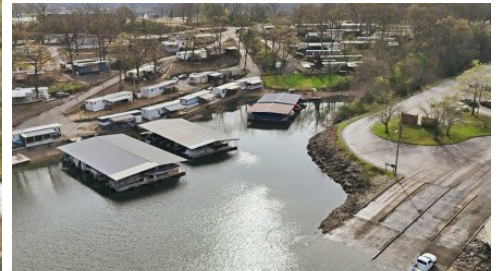

128 Betlo Park Drive
Sunrise Beach, MO 65079

Powered by lakefrontexpo.com

MLS# 3586436

\$29,000

2 Bedrooms | 1 Bathroom | 684 Sqft

Here is a vacation home steps from the water with a nice view of the cove and main channel for a great price! A 2 bedroom 1 bath mobile home in a great location by water and land. Located at the 11 MM right across from the Shawnee Bend Public Boat Ramp. Entertaining to watch! The owner loves fishing and sitting on the large covered deck looking at the lake and listening to all of the birds in the morning. There is a swim dock, swimming pool and also includes a 9x24 covered boat slip. No rentals are allowed. Mobile home is on leased land with a monthly assessment. Home has central air and heat and a newer flooring. Small storage shed on the side and large blacktop parking area next to home. Schedule your showing today and get your lake vacationing started.