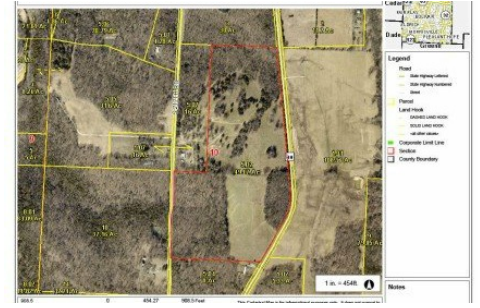

000 Highway Hh
Urbana, MO 65767

Powered by lakefrontexpo.com

MLS# SOM60320190

\$339,900

This is the kind of acreage that buyers wait for -- usable, scenic, and full of opportunity. Set on 49.07 acres, this property offers privacy, views, and several potential building sites overlooking the surrounding hills. Highway frontage provides easy access, while the interior of the land feels quiet and secluded. Open grassland, mature timber, and a well-established pond create a versatile setting ideal for pasture, hobby farming, or recreation. Abundant wildlife adds to the appeal. A beautiful piece of ground with endless potential, ready for your vision.