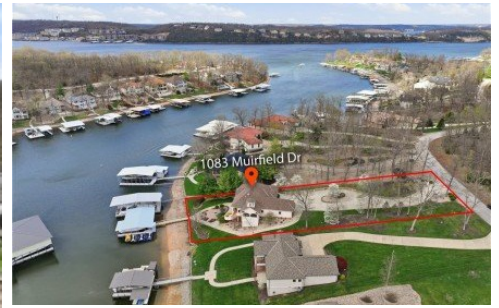

**1083 Muirfield Drive**  
Sunrise Beach, MO 65079

Powered by lakefrontexpo.com

MLS# 3584713

**\$2,869,000**

**6 Bedrooms | 5 Bathrooms | 4,520 Sqft**

Luxury lake living in prestigious Porto Cima. This exceptional 6-bedroom home and 4.5 bathrooms offers approximately 4,800 square feet of beautifully designed living space, perfectly positioned on 128+ feet of lakefront. Designed for both comfort and entertaining, the home features a sprawling open floor plan, main-level living. Two full kitchens provide added convenience?ideal for hosting guests. Step outside to take in breathtaking lake views from two expansive deck areas, complete with a custom BBQ station. The professionally landscaped grounds lead to a gentle walk to the water, where you'll find a 4-well dock with PWC lifts. This gorgeous home comes completely turnkey including two boats and PWCs. Lake life starts here!