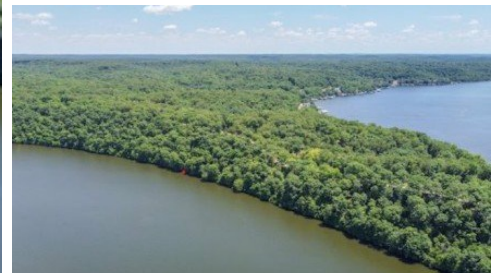

PART OF 4 AND 4 Timber Ridge Estates
Versailles, MO 65084

Powered by lakefrontexpo.com

MLS# 3586364

\$239,000

For full listings details, please visit:

<https://p50.us/7vD6>

ANNA FUCHS

Keller Williams L.O. Realty