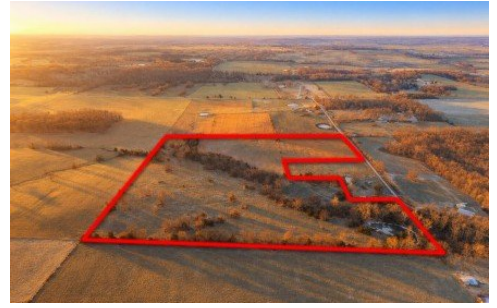

000 Wolfe
Mountain Grove, MO 65711

Powered by lakefrontexpo.com

MLS# SOM60309044

\$240,500

For sale in South Missouri 37 acres with a big spring like you see in the State Parks!!!! This property has a lot to offer including County Road frontage, Rock Spring house, Spring Pond, Hay Ground, 3 phase Power, Cattle working facilities, Mountain Grove Schools, many home sites and Trees. This one has all that you and yours could hope for in land in the Ozarks. This Farm has been in the same family since the 1950's and is one of a kind. Come look today.