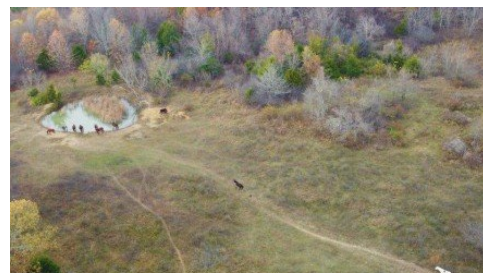

000 County Road 135
Norwood, MO 65717

Powered by lakefrontexpo.com

MLS# SOM60312640

\$300,000

LIVE WATER, NO RESTRICTIONS! Beautiful 85 acres with 3 springs and 2 ponds. Land is about 50% open and 50% wooded. Bounded by County roads on the entirety of the north and east sides with brand new perimeter fencing put in last year. Multiple building sites with incredible views, would make an incredible homestead or hunting retreat. Current owners have part of the open land in hay, and run horses on the remainder. Electricity on site. Check out those trail cam pics! Taxes incorrect, as amount is based off entire 179 acres and house. Acreage being split off farm larger farm, to be surveyed prior to closing.