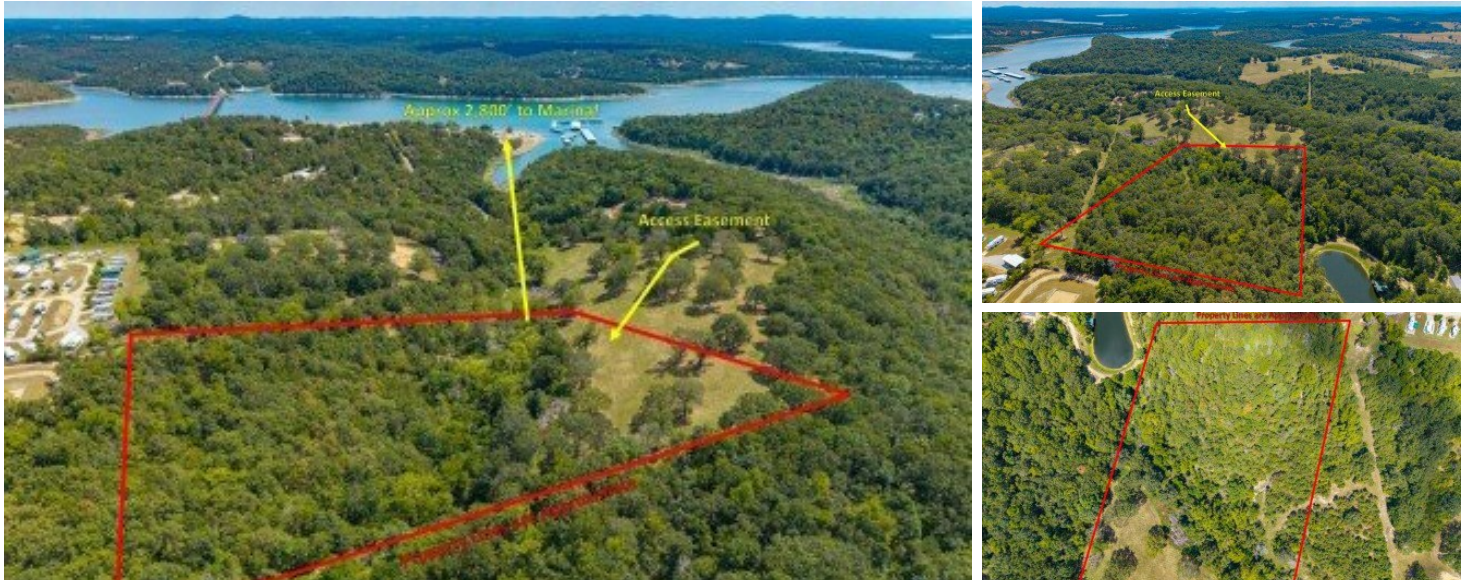

Tract 2 County Road 635
Theodosia, MO 65761

Powered by lakefrontexpo.com

MLS# SOM60303365

\$110,000

10 Beautiful Acres Near Bull Shoals Lake & Theodosia Marina! This mostly wooded 10-acre tract offers the perfect balance of privacy and convenience, located less than a mile from Theodosia Marina Resort and beautiful Bull Shoals Lake. The land features rolling topography with ample building sites, both tucked among the trees for seclusion or in cleared areas for open views. A natural spring adds to the property's charm, and the mature hardwoods create a peaceful setting while also providing excellent habitat for wildlife. With light restrictions, this land is ideal for a recreational retreat, hunting property, or the site of your future home near the lake.