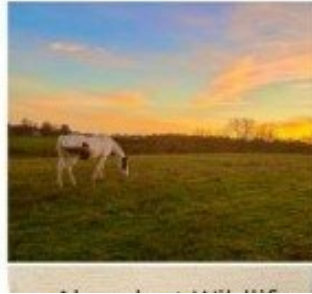

000 County Road 529
Ava, MO 65608

Powered by lakefrontexpo.com

MLS# SOM60318060

\$549,500

Discover the possibilities with this 118-acre property offering the perfect setup for a hunting retreat, weekend getaway, or full-time residence. The property features a 25' x 45' ICF shop with 8" walls that has been converted into comfortable living quarters. Built with Insulated Concrete Formwork construction, the structure offers excellent durability, insulation, and energy efficiency. Additionally, there's a built-in storm shelter for peace of mind. The land is loaded with abundant wildlife, making it ideal for hunters and outdoor enthusiasts. A bonus hunting cabin located on the back side of the property provides additional lodging or a great base during hunting season. Enjoy trails running throughout the entire property, perfect for horses, ATVs, four-wheelers, or UTVs. Two ponds add to the beauty and recreational appeal of the land. A versatile property with endless opportunities for recreation, hunting, or peaceful country living.