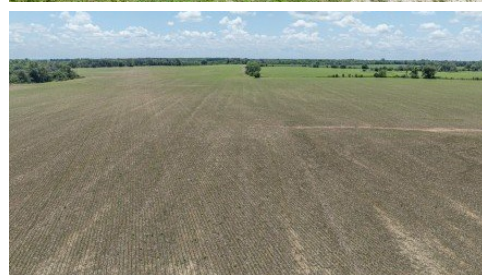

861 Dade 41
Lockwood, MO 65682

Powered by lakefrontexpo.com

MLS# SOM60299258

\$2,200,000

3 Bedrooms | 4.5 Bathrooms

This Great 280+/- farm is conveniently located just NW of Lockwood with Road frontage on both Hwy E and Highway D. This Farm offers an all-brick 3 bedroom home and 6 outbuildings for farm equipment and shop storage. The property also offers 2 newer grain bins that combine to offer over 50, 000 bushel's of storage. The farm is mostly all tillable and is in Row Crops but it also offers fenced pasture areas for livestock. 3 ponds offer ample water for livestock and wildlife.