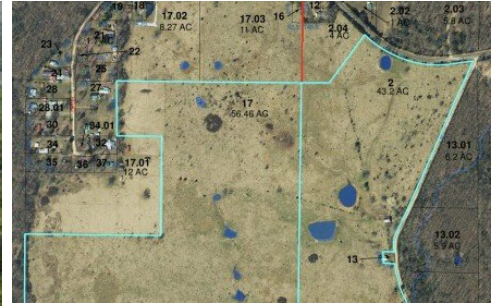

Tdb State Hwy 0
Udall, MO 65766

Powered by lakefrontexpo.com

MLS# SOM60314604

\$899,999

99 Acres M/L in Ozark County, MO - Borders 2, 500+ Acres of National Forest! Incredible opportunity to own 99+/- acres of prime farm, pasture, and development land near North Fork Lake in Ozark County. The property features approx. 3, 500 ft of boundary with public forest land, offering unmatched privacy and recreation potential. Includes a steel shop w/ concrete floors and a barn. Ample water available for livestock and wildlife. Ideal for homesteading, hobby farming, hunting, or development. Just minutes to North Fork Lake's boat ramp, Udall camping, Bryant Creek, Norfork Lake, Bull Shoals Lake, and more. Outdoor lover's paradise! Key Features: 99+/- acres - pasture, farm, or development land Borders 2, 500+ acres of National Forest Steel shop + barn on site Water sources for livestock/wildlife Close to lakes, rivers, camping, and fishing Endless potential - homestead, hunt camp, or investment.