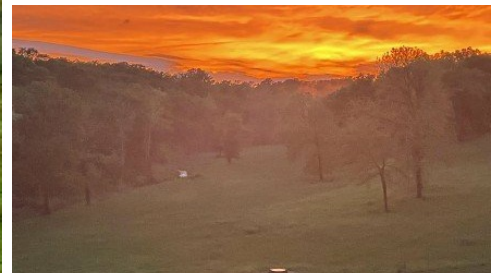

000 Prescott
Kissee Mills, MO 65680

Powered by lakefrontexpo.com

MLS# SOM60298352

\$969,000

PRICE ENHANCEMENT! These beautiful, mostly unrestricted 121 acres m/l parcels are close to the lake(s) and perfect for your horse ranch, farm, recreation or possible developmental project. A UTV ride through the property will be an inspiring trek into this special hidden gem. Be sure to ask your tour guide for a sneak peek at 'Grandpa's' hideaway spring fed pond stocked with fish for the kiddos! Property has county road on most sides and is perimeter fenced for cattle. Has a hay barn and deer and turkey roam the property. Only 2 acres are in a subdivision and have \$50 per year HOA. Listing acreage has been changed from prior offering to new amount. Subject to new survey to yet be done.