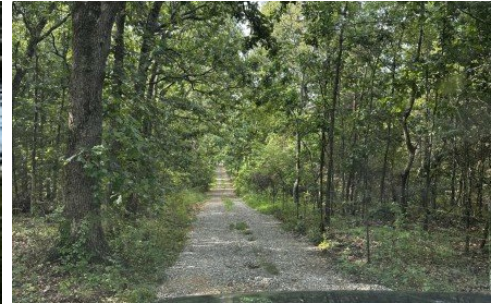

**000 Crewse**  
Huggins, MO 65484

Powered by lakefrontexpo.com

MLS# SOM60299179

**\$270,000**

Discover this 121+/- acres of prime hunting/recreational land. Located at the end of a dead end road, the privacy and seclusion is top notch. It corners the government land making it a haven for deer, turkey, and other wildlife. There are roads throughout the property, built specifically for all area of the acreage to be hunted as well as a small clearing near the wet weather creek that could be prepared as a food plot. Two wet weather creeks run on each end of the property. This will make a fantastic hunting property or provide the privacy someone who is hoping to explore off the grid living is looking for. Electric availability is near. This property has recently been logged.