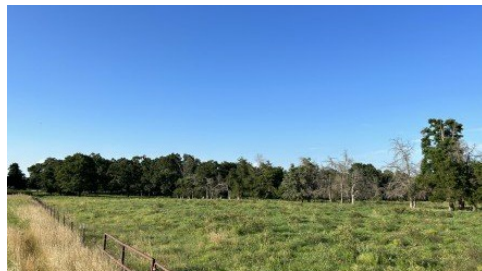

**000 Route Mm**  
Southwest City, MO 64863

Powered by lakefrontexpo.com

MLS# SOM60300595

**\$599,999**

Prime opportunity awaits! 78.04+/- acres in Southwest Missouri. Discover a blank canvas for endless possibilities--this expansive 78.04+/- acre property nestled just outside Southwest City, MO. This remarkable land offers fenced sections, a convenient location with highway frontage, versatile land and scenic beauty. Ready for livestock, hay production and your next vision! Sits directly off MM Highway, ensuring easy access while maintaining privacy. Versatile land great for farming, ranching or developing your dream estate. Water, electric and internet access at the road. Just 20 minutes from Grove, Oklahoma- blending peace and seclusion with the convenience of nearby amenities and attractions. Drivable distance to Northwest Arkansas, Northeast Oklahoma and Joplin, MO.