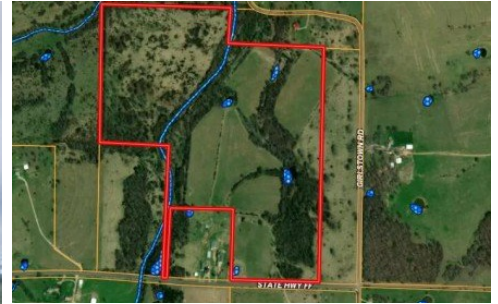

**9551 C-Highway Ff**  
Mountain Grove, MO 65711

Powered by lakefrontexpo.com

MLS# SOM60301047

**\$799,000**

Don't miss this rare opportunity to own 100 m/l acres of prime pastureland in Wright County, just 10 minutes from the thriving town of Mountain Grove, MO. This exceptional property offers everything you need for a successful cattle or livestock operation: Fenced & Cross-Fenced Live Water - Springs & Ponds Highway Frontage for Easy Access Covered Cattle Working Facilities Loadout & Sorting Pens Deep Well & Power On-Site The land is lush with productive grasses and is ready to support your herd. Located in a community known for its friendly people, low taxes, no restrictions, and strong rural values, this property is perfect for those seeking a place for the next generation to grow and thrive. More land is available. Don't wait--call today!