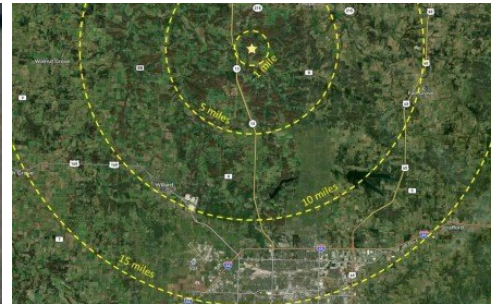

## \$85,000

New Residential Development! "Briggstown" offers rural residential lots conveniently located between Springfield and Bolivar in Southern Polk County. Sitting on the Greene/Polk county line, the development features private paved roads and underground electric service to each lot. Private setting with panoramic views. The development is 15 miles North of Interstate 44, and 15 Miles South of Downtown Bolivar. Make the short drive out to Briggstown today and see for yourself all that this location has to offer! Additional lots 3 to 6 AC +/- lots are available.