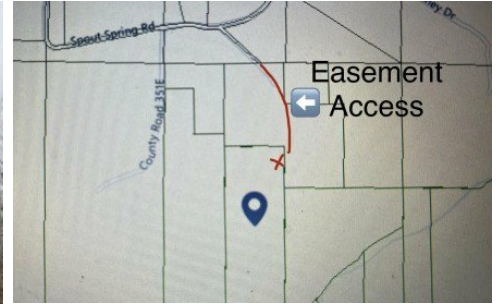

000 Spout Springs
Fordland, MO 65652

Powered by lakefrontexpo.com

MLS# SOM60237242

\$199,900

Just minutes from Rogersville or Fordland off U Hwy and Spout Springs Road sits this secluded 26+ acre tract of land. Acreage is mostly wooded with no restrictions and 40 foot deeded easement access off of Spout Springs Rd. Create your own dream space or go hunting! Property has been surveyed. Land shown by appointment only.