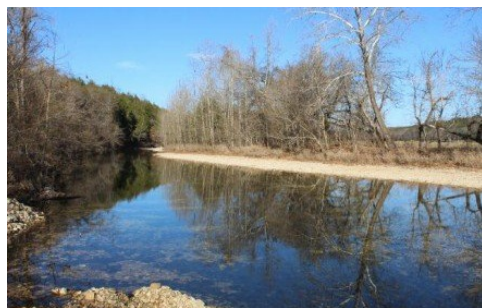

Tbd County Road 831
Gainesville, MO 65655

Powered by lakefrontexpo.com

MLS# SOM60311487

\$540,000

This 135acres +/- property has everything a person could want. A large bottom field for hay ground that makes 100 to 120 4x6 bales each year for the first cutting, a creek that has water year around, pasture ground, timber ground with an abundance of wildlife, and several nice building spots with beautiful views of the Ozark hills. Perimeter of this property is fenced with 5 strands of barb wire and steel post. Electric is already on the property. Property has 3/4 to 1 mile of county road frontage.