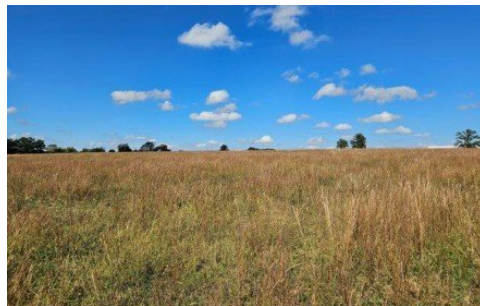

000 Kaylor
Mountain Grove, MO 65711

Powered by lakefrontexpo.com

MLS# SOM60253869

\$180,000

20 acres m/l located just under 5 miles from town. This property is mostly open with a spring fed pond and being used for pasture. Road frontage on two sides with established electric poles. Bring your house plans and make your dreams come true.