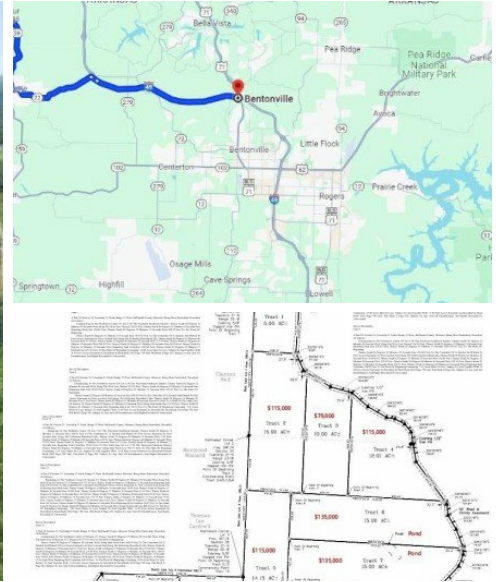

# Tract 6 Styles Noel, MO 64854

Powered by lakefrontexpo.com

MLS# SOM60306917

**\$135,000**

Welcome to Your Future Family Acres Discover the charm of rural living in southwest Missouri--where simplicity meets serenity. This beautiful property offers just the right amount of acreage to create your own private oasis. Whether you're dreaming of a hobby farm, a peaceful retreat, or building the home you've always envisioned, this land is ready to bring your vision to life. Additional acreage is available if you're looking to expand your dream--more room for privacy, purpose, and possibilities. Enjoy the slower pace and natural beauty of the countryside, all while being right on the Arkansas border less than 30 minutes to Bentonville--close enough for convenience, far enough for tranquility. Make this your legacy. Make it your Family Acres.