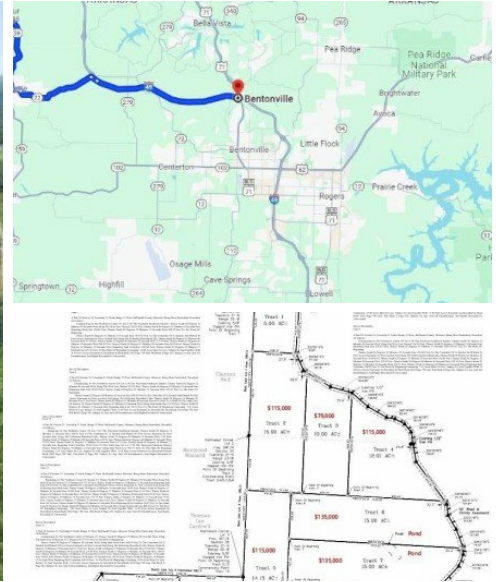

Tract 7 Styles Noel, MO 64854

Powered by lakefrontexpo.com

MLS# SOM60306918

\$135,000

Welcome to Your Future Family Acres Discover the charm of rural living in southwest Missouri--where simplicity meets serenity. This beautiful property offers just the right amount of acreage to create your own private oasis. Whether you're dreaming of a hobby farm, a peaceful retreat, or building the home you've always envisioned, this land is ready to bring your vision to life. Additional acreage is available if you're looking to expand your dream--more room for privacy, purpose, and possibilities. Enjoy the slower pace and natural beauty of the countryside, all while being right on the Arkansas border less than 30 minutes to Bentonville--close enough for convenience, far enough for tranquility. Make this your legacy. Make it your Family Acres.