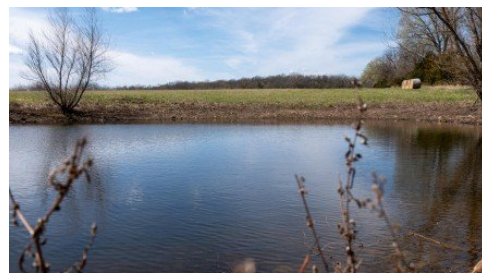

000 State Highway 39
El Dorado Springs, MO 64744

Powered by lakefrontexpo.com

MLS# SOM60290918

\$170,000

The Perfect Opportunity to acquire this 20-acre tract of land that offers mostly Open Pasture and Blacktop Highway frontage for excellent visibility and accessibility. Whether you're looking for a Hobby farm, Hay production or a place to build your Dream Home, this land is ready for you! There is a pond that will be ideal for a few livestock or creating a peaceful escape and just enough woods for livestock cover. The possibilities are endless with this prime piece of land. Don't miss out!