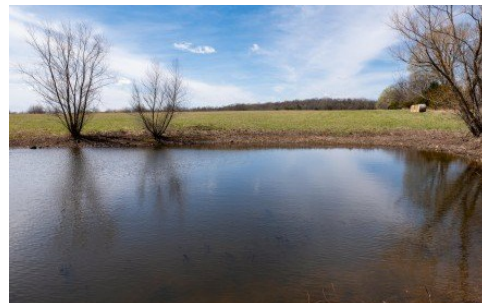

000 State Highway 39
El Dorado Springs, MO 64744

Powered by lakefrontexpo.com

MLS# SOM60290918

\$170,000

The Perfect Opportunity to acquire this 20-acre tract of land that offers mostly Open Pasture and Blacktop Highway frontage for excellent visibility and accessibility. Whether you're looking for a Hobby farm, Hay production or a place to build your Dream Home, this land is ready for you! There is a pond that will be ideal for a few livestock or creating a peaceful escape and just enough woods for livestock cover. The possibilities are endless with this prime piece of land. Don't miss out!