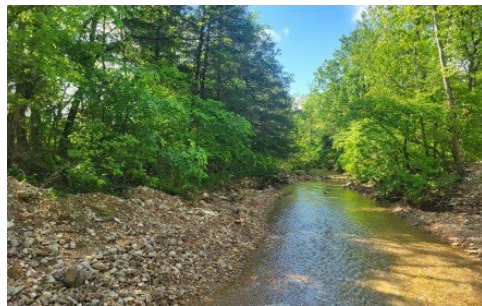

000 County Road 511
Gainesville, MO 65655

Powered by lakefrontexpo.com

MLS# SOM60294401

\$290,500

This 83+/- acres is a hunter's paradise. This property is very well secluded with an abundance of wildlife and a 1/2 mile of county road frontage, covered in oak, pine and cedar timber with a creek running through the property. This property has several nice building spots and is located about 20 minutes from Mt Home Ar and 15-20 minutes from Gainesville!