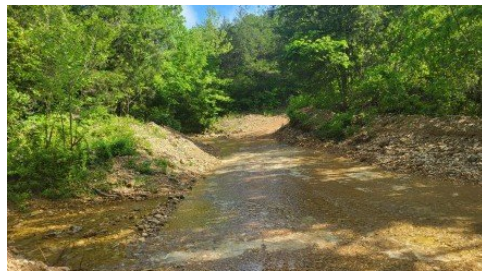

000 County Road 511
Gainesville, MO 65655

Powered by lakefrontexpo.com

MLS# SOM60294401

\$290,500

This 83+/- acres is a hunter's paradise. This property is very well secluded with an abundance of wildlife and a 1/2 mile of county road frontage, covered in oak, pine and cedar timber with a creek running through the property. This property has several nice building spots and is located about 20 minutes from Mt Home Ar and 15-20 minutes from Gainesville!