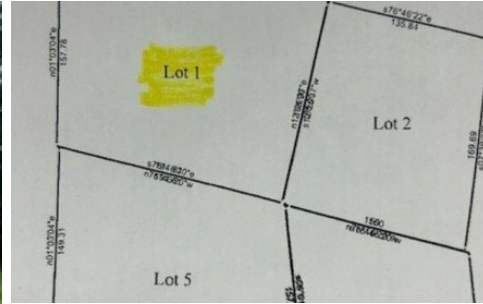

Country Life Road
Gravois Mills, MO 65037

Powered by lakefrontexpo.com

MLS# 3586306

\$29,000

Very gentle lake access lot located at the corner of Towering Oaks and Country Life Rd. This lot would be ideal for a 1 level home and very appealing as this subdivision has central water and sewer available thru Central States Water Resources. There is a common lakefront area near the community boat dock that has a boat ramp for lake access. The area contains moderate to high end lake homes. Take a look, multiple lots available individually or as a package of 4.