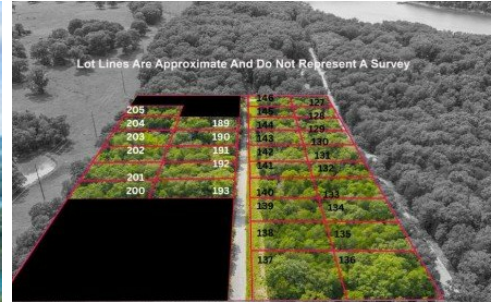

000 Woodland Shores
Golden, MO 65658

Powered by lakefrontexpo.com

MLS# SOM60303357

\$4,500

++UPDATE++ Buy 3 Get on free for lots: (1) 135, 136, 137 & 138 (2) 131, 132, 141 & 142 (3) 133, 134, 139 & 140; (4) 127, 128, 145 & 146; (5) 129, 130, 143 & 144 Priced at \$4500 per lot. ++ 127-146 are offered at \$4, 500 each and buyer must purchase 4 of them. Seller has additional lot options priced at \$3, 500 each with deals available, to see those look at mls #60303358. Interested in a larger package?? Refer to mls 60289367 to see 11.74 acres of lots offered 10 of which are situated lake front. Woodland Shores , offering an unparalleled opportunity to create your dream development without restrictions on the stunning shores of Table Rock Lake. Nestled along the Kings River Arm of Table Rock Lake, Woodland Shores is a peaceful lakeside community surrounded by high-quality homes, pristine lake frontage, abundant wildlife, and some of the best fishing waters in the region. The property is mostly wooded with a gentle slope to the water, making it an ideal setting for private estates, vacation homes, or an exclusive lakeside retreat. Conveniently located just 25 miles from Eureka Springs, Arkansas, and 35 miles from Branson, Missouri, this prime location offers the perfect blend of seclusion and accessibility. Electricity is available within the area, ensuring a solid foundation for future development. Don't miss this rare chance to own a significant