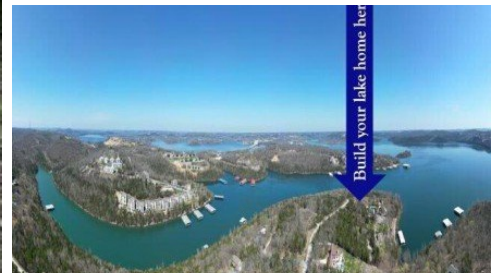

2022 Pokeberry
Lampe, MO 65681

Powered by lakefrontexpo.com

MLS# SOM60319417

\$599,000

Discover a rare opportunity to own over 6 acres of prime Table Rock lakeview land at 2022 Pokeberry Lane, Lampe, MO, with stunning non-obstructive 180 year-round views of the main channel of Table Rock Lake. Nestled in a desirable neighborhood, near Kimberling City bridge, Silver Dollar City, and downtown Branson, this spacious lot offers the perfect canvas for your custom dream home, whether it's a luxury retreat, family estate, or vacation getaway. Enjoy privacy, serene surroundings, and easy access to boating, fishing, and Ozarks adventures. Local builders are ready to help bring your vision to life, and boat slips are available for sale by 3rd parties in the area. Don't miss this chance to create your lakeside masterpiece--contact your agent for a private tour today!