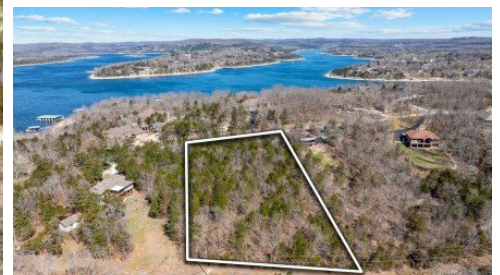

**000 Little Aunts Creek**  
Kimberling City, MO 65686

Powered by lakefrontexpo.com

MLS# SOM60318575

**\$175,000**

Lakefront! Acreage! In-demand location! Rare opportunity! This 1.4-acre lakefront lot off Little Aunts Creek Road is near the popular Overlook neighborhood. This area is often referred to as the Beverly Hills of the Ozarks! This is your opportunity to build your dream lake home on a large lot in an upscale neighborhood surrounded by beautiful, established homes. Held in the same family since the 1970s and now finally available, this is your chance to secure a truly special piece of property with mature trees and plenty of space to design your dream home. The generous lot size and sought-after location make this an ideal setting and a good investment. With no other lot between you and the lake, your view is sure to be preserved forever, and you can walk right down to the lake! With limited large parcels like this remaining, opportunities like this don't come around often. Whether you're looking to build now or hold for future value, this property checks the boxes.