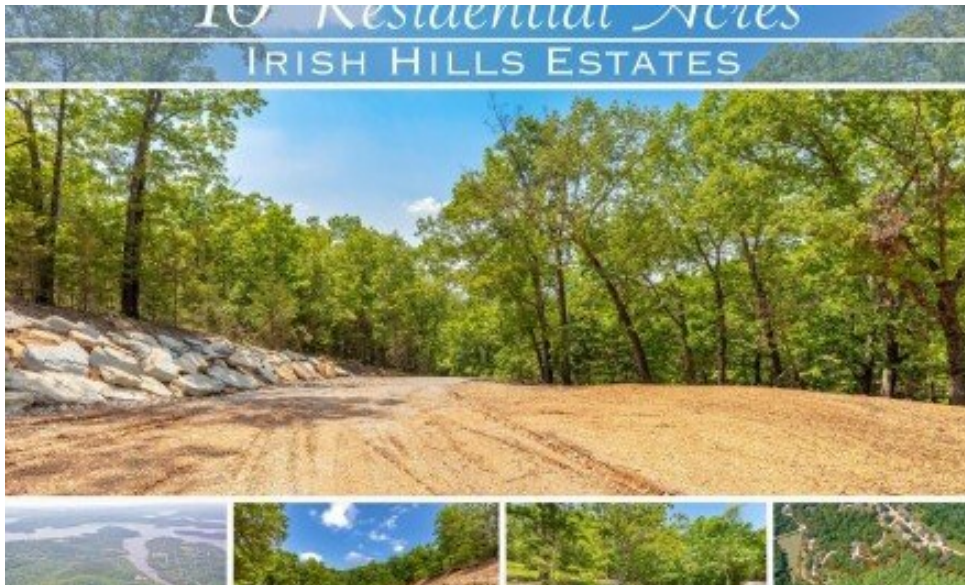

130 Loch
Kimberling City, MO 65686

Powered by lakefrontexpo.com

MLS# SOM60318427

\$169,000

Looking to build your dream home near the lake? Discover 10 residential acres in the desirable Irish Hills Subdivision! This beautiful property features rolling hills, mature timber, and abundant wildlife, all just a short drive to the shoreline of Table Rock Lake. A private road leads to a cleared, level build site--ready for your vision. Electric is available at the property, and public water access adds convenience. Enjoy easy access to a nearby boat launch for endless days on the water! A 3rd party boat slip is available close by!